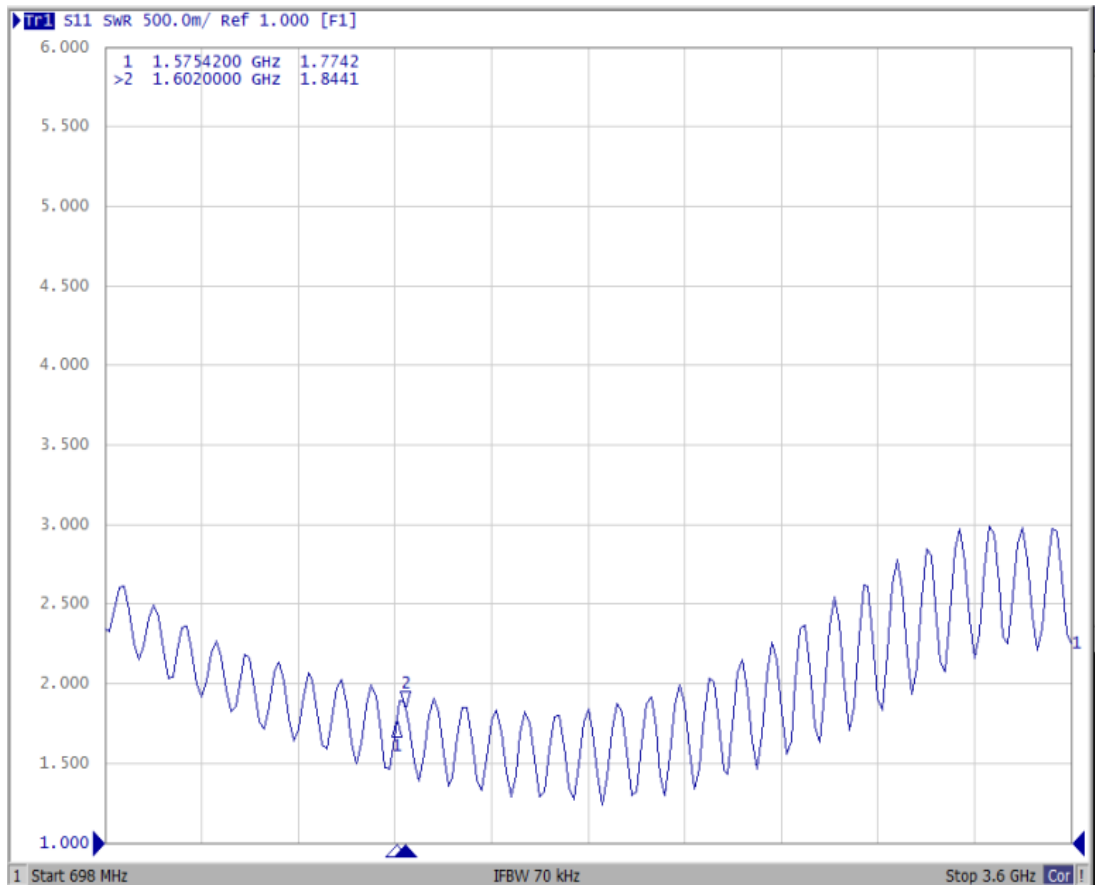

4.V.S.W.R

GPS